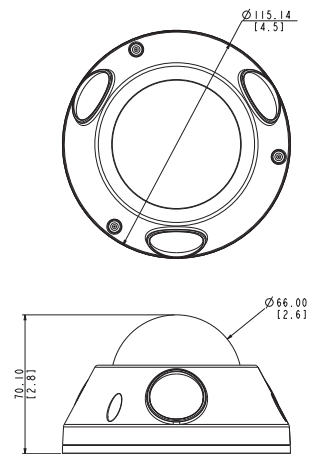

E925M

5MP Outdoor Mini Fisheye Dome with D/N, Adaptive IR, Basic WDR, Fixed Lens

- 5 Megapixel with 1080p
- Day & Night with Adaptive IR LED
- Fixed Lens with f1.19 mm / F2.0
- Basic WDR (74 dB)
- 15 fps at 2592 x 1944
- 180/360° Fisheye View
- Weatherproof (IP68), Vandal Proof (IK10) and Vibration Proof (EN50155)

PHOTO INDICATION

- 1 Memory Card Slot
- 2 Power LED
- 3 Reset Button
- 4 Ethernet Port
- 5 Audio Input

DIMENSION DIAGRAM

Unit: mm [inch]

ACCESSORY OPTIONS

Power Supply		
PPOE-0001		PoE Injector IEEE 802.3af compliant, AC 100~240V, with universal connectors
Dome Cover		
PDCX-1112		Vandal proof smoked dome cover for E924(M)~E929(M)

PRODUCT SPECIFICATION**E925M****• Device**

Device Type	Outdoor Mini Fisheye Dome
Image Sensor	Progressive Scan CMOS
Sensor Size	1/3.2"
Effective Pixels	2592 (H) x 1944 (V) (5.04 MP)
Horizontal Resolution	1350 TVL
Day / Night	Yes
Low Light Sensitivity	Standard
Minimum Illumination	Color: 0.1 lux at F2.0 (30 IRE, 2400°K); B/W: 0 lux at F2.0
Mechanical IR Cut Filter	Yes
IR Sensitivity Range	700 - 1100nm
IR LED	Adaptive IR LED x 3 (850 nm)
IR Working Distance	15 m (0 lux, 30 IRE, Gain 255, Manual shutter mode)
Electronic Shutter	1/5 ~ 1/2,000 sec (manual mode); 1/5 ~ 1/10,000 sec (auto mode)
S/N Ratio	52 dB

• Interface

Local Storage	MicroSDHC/MicroSDXC memory card slot (card not included)
---------------	--

• General

Power Source / Consumption	PoE Class 2 (IEEE802.3af) / 5.04 W
Weight	469 g (1.03 lb)
Dimensions (Ø x H)	115 mm x 70 mm (4.5" x 2.8")
Environmental Casing	Weatherproof (IP68 rated); Vandal proof (IK10 rated); Vibration Proof (EN50155); Transparent dome cover
Mount Type	Surface, Wall, Pendant, Gang box
Starting Temperature	-20°C ~ 50°C (-4°F ~ 122°F)
Operating Temperature	-20°C ~ 50°C (-4°F ~ 122°F)
Operating Humidity	10% ~ 85% RH
Approvals	CE (EN 55022 Class B, EN 55024), FCC (Part15 Subpart B Class B), IK10, IP68, NEMA 4X, EN50155, UL (for optional PoE injector)