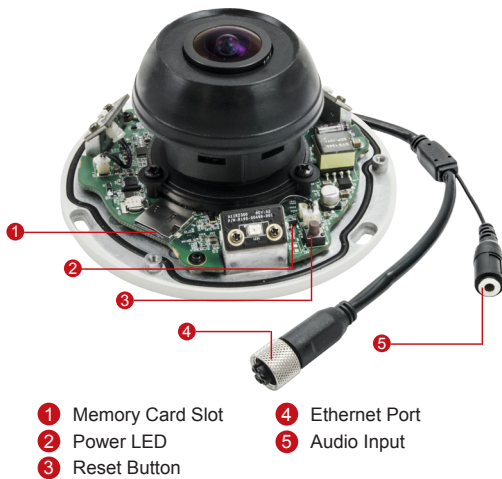

E925M

5MP Outdoor Mini Fisheye Dome with D/N, Adaptive IR, Basic WDR, Fixed Lens

- 5 Megapixel with 1080p
- Day & Night with Adaptive IR LED
- Fixed Lens with f1.19 mm / F2.0
- Basic WDR (74 dB)
- 15 fps at 2592 x 1944
- 180/360° Fisheye View
- Weatherproof (IP68), Vandal Proof (IK10) and Vibration Proof (EN50155)

PHOTO INDICATION

- 1 Memory Card Slot
- 2 Power LED
- 3 Reset Button
- 4 Ethernet Port
- 5 Audio Input

DIMENSION DIAGRAM

Unit: mm [inch]

ACCESSORY OPTIONS

Power Supply		
PPOE-0001		PoE Injector IEEE 802.3af compliant, AC 100~240V, with universal connectors
Dome Cover		
PDCX-1112		Vandal proof smoked dome cover for E924(M)~E929(M)

PRODUCT SPECIFICATION**E925M****• Device**

Device Type	Outdoor Mini Fisheye Dome
Image Sensor	Progressive Scan CMOS
Sensor Size	1/3.2"
Effective Pixels	2592 (H) x 1944 (V) (5.04 MP)
Horizontal Resolution	1350 TVL
Day / Night	Yes
Low Light Sensitivity	Standard
Minimum Illumination	Color: 0.1 lux at F2.0 (30 IRE, 2400°K); B/W: 0 lux at F2.0
Mechanical IR Cut Filter	Yes
IR Sensitivity Range	700 - 1100nm
IR LED	Adaptive IR LED x 3 (850 nm)
IR Working Distance	15 m (0 lux, 30 IRE, Gain 255, Manual shutter mode)
Electronic Shutter	1/5 ~ 1/2,000 sec (manual mode); 1/5 ~ 1/10,000 sec (auto mode)
S/N Ratio	52 dB

• Video

Compression	H.264 (Baseline / Main / High profile), MJPEG
Max. Resolution vs. Frame Rate	15 fps at 2592 x 1944; 15 fps at 2048 x 1536; 15 fps at 1440 x 1080; 15 fps at 1280 x 960; 15 fps at 800 x 600; 15 fps at 640 x 480; 15 fps at 320 x 240
Mode	Fisheye view, 180° /360° Panorama, ePTZ
Multi-Streaming	Simultaneous dual streams based on two configurations
Bit Rate	28 Kbps - 6 Mbps (per stream)
Bit Rate Mode	Constant, Variable
Image Enhancement	Basic WDR (74 dB); White balance: automatic, hold and manual; Brightness; Contrast; Sharpness (auto); Auto gain control; 2D+3D digital noise reduction; Flickerless
Privacy Mask	4 configurable regions
Text Overlay	User defined text on video
Image Orientation	Image flip and mirror