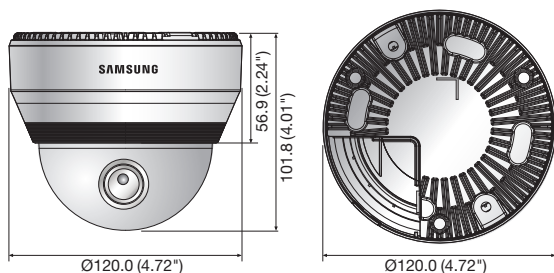

Dimensions

Unit : mm (inch)

Accessories (Optional)

SBP-301HM4 SBP-300LM SBP-300CM SBP-300WM1 SBP-300WM SBP-300B SBP-300PM SBP-300KM

	SND-6011RN/P
VIDEO	
Imaging Device	1/2.8" 2.38M CMOS (IMX136)
Total Pixels	1,952(H) x 1,236(V)
Effective Pixels	1,944(H) x 1,224(V)
Scanning System	Progressive
Min. Illumination	Color : 0.3Lux (F2.0, 50IRE), 0.03Lux (2sec, 50IRE), 0.08Lux (F2.0, 30IRE) B/W : 0Lux (IR LED on), 0Lux (F2.0, 30IRE, IR LED on)
S / N Ratio	50dB
Video Output	CVBS : 1.0Vpp / 75Ω composite, 704 x 480(N), 704 x 576(P)
LENS	
Focal Length (Zoom Ratio)	3.8mm fixed
Max. Aperture Ratio	F2.0
Angular Field of View	H : 84.5° / V : 45.8° / D : 98.8°
Min. Object Distance	0.5m (1.64ft)
Focus Control	Manual
Mount Type	Board-in type
PAN / TILT / ROTATE	
Pan / Tilt / Rotate Range	0° ~ 354° / 0° ~ 67° / 0° ~ 355°
OPERATIONAL	
IR LED	10ea
Viewable Length	10m (32.81ft)
Camera Title	Off / On (Displayed up to 45 characters)
Day & Night	Auto (ICR) / Color / B/W
Backlight Compensation	Off / BLC
Wide Dynamic Range	WDR 15fps 120dB
Contrast Enhancement	SSDR (Samsung Super Dynamic Range) (Off / On)
CAR (Color Aberration Reduction)	Off / Low / Middle / High
Digital Noise Reduction	SSNR III (2D+3D noise filter) (Off / On)
Digital Image Stabilization	Off / On
Defog	Off / Auto / Manual
Motion Detection	Off / On (4ea 4 points polygonal zones)
Privacy Masking	Off / On (32ea polygonal zones)
Gain Control	Off / Low / Middle / High
White Balance	ATW / AWC / Manual / Indoor / Outdoor
Electronic Shutter Speed	Auto / A.FLK / Manual (1/30 ~ 12,000sec)
Flip / Mirror	Off / On
Intelligent Video Analytics	Tampering, Virtual line, Enter / Exit, (Dis)Appear, Face detection with metadata
Alarm I/O	Input 1ea
Alarm Triggers	Motion detection, Tampering, Face detection, Video analytics, Alarm input
Alarm Events	File upload via FTP and E-mail, Notification via E-mail, Local storage (SD/SDHC/SDXC) or NAS recording at Event (Alarm triggers), External output
NETWORK	
Ethernet	RJ-45 (10/100BASE-T)
Video Compression Format	H.264 (MPEG-4 part 10/AVC), MJPEG
Resolution	1920 x 1080, 1600 x 1200, 1280 x 1024, 1280 x 960, 1280 x 720, 1024 x 768, 800 x 600, 800 x 450, 640 x 480, 320 x 240, 320 x 180
Max. Framerate	H.264 : Max. 30fps at all resolutions MJPEG : 1920 x 1080, 1600 x 1200, 1280 x 1024, 1280 x 960, 1280 x 720, 1024 x 768 : Max. 15fps 800 x 600, 800 x 450, 640 x 480, 640 x 360, 320 x 240, 320 x 180 : Max. 30fps
Video Quality Adjustment	H.264 : Compression level, Target bitrate level control, MJPEG : Quality level control
Bitrate Control Method	H.264 : CBR or VBR, MJPEG : VBR
Streaming Capability	Multiple streaming (Up to 10 profiles)
IP	IPv4, IPv6
Protocol	TCP/IP, UDP/IP, RTP(UDP), RTP(TCP), RTCP, RTSP, NTP, HTTP, HTTPS, SSL, DHCP, PPPoE, FTP, SMTP, ICMP, IGMP, SNMPv1/v2c/v3(MIB-2), ARP, DNS, DDNS, QoS, PIM-SM, UPnP, Bonjour
Security	HTTPS(SSL) login authentication, Digest login authentication IP address filtering, User access log, 802.1x authentication
Streaming Method	Unicast / Multicast
Max. User Access	15 users at unicast mode
Edge Storage	micro SD/SDHC/SDXC Motion images recorded in the SDXC/SDHC/SD memory card can be downloaded
Application Programming Interface	ONVIF profile S, HTTP API (SUNAPI) 2.0, S/NVP 1.2
Webpage Language	English, French, German, Spanish, Italian, Chinese, Korean, Russian, Japanese, Swedish, Danish, Portuguese, Turkish, Polish, Czech, Rumanian, Serbian, Dutch, Croatian, Hungarian, Greek, Norwegian, Finnish, Norwegian
Web Viewer	Supported OS : Windows XP / VISTA / 7 / 8 / 8.1, MAC OS X 10.7 Supported Browser : Microsoft Internet Explorer (Ver. 11 ~ 8) Mozilla Firefox (Ver. 19 ~ 9) * Windows only Google Chrome (Ver. 25 ~ 15) * Windows only Apple Safari (Ver. 6.0.2(Mac OS X 10.8, 10.7 only), 5.1.7) * Mac OS X only
Central Management Software	SmartViewer
ENVIRONMENTAL	
Operating Temperature / Humidity	-10°C ~ +55°C (+14°F ~ +131°F) / Less than 90% RH
Storage Temperature / Humidity	-30°C ~ +60°C (-22°F ~ +140°F) / Less than 90% RH
ELECTRICAL	
Input Voltage / Current	PoE (IEEE802.3af class3)
Power Consumption	Max. 6.6W
MECHANICAL	
Color / Material	Ivory / Plastic
Dimensions (WxH)	120.0 x 101.8mm (4.72" x 4.01")
Weight	395g (0.87 lb)