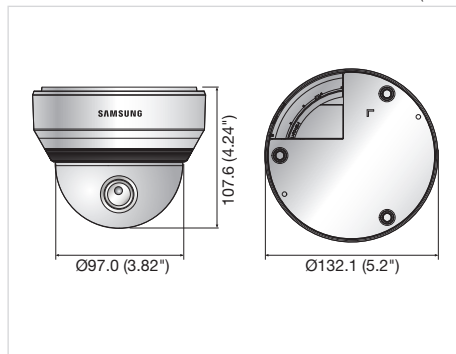

Dimensions

Unit : mm (inch)

Accessory

SND-7084N/P

VIDEO	
Imaging Device	1/2.8" PS Exmor 3.2M CMOS
Total Pixels	2,065(H) x 1,565(V)
Effective Pixels	2,065(H) x 1,553(V)
Scanning System	Progressive
Min. Illumination	Color : 0.1Lux (F1.2, 50IRE), 0.01Lux (30fps, 1sec, 50IRE), B/W : 0.01Lux (F1.2, 50IRE)
S / N Ratio	50dB
Video Output	CVBS : 1.0 Vp-p / 75Ω composite, 720 x 480(N), 720 x 576(P), for installation DIP connector type
LENS	
Focal Length (Zoom Ratio)	3 ~ 8.5mm (2.8x) motorized varifocal
Max. Aperture Ratio	F1.2
Angular Field of View	H : 100.12°(Wide) ~ 35.38°(Tele) / V : 73.76°(Wide) ~ 26.58°(Tele)
Min. Object Distance	0.5m (1.64ft)
Focus Control	Simple focus / Manual, Remote control via network (Manual, Simple focus, Day & Night)
Lens Type / Mount Type	DC auto iris / Board-in type
PAN / TILT / ROTATE	
Pan / Tilt / Rotate Range	0° ~ 354° / 0° ~ 67° / 0° ~ 355°
OPERATIONAL	
Camera Title	Off / On (Displayed up to 45 characters)
Day & Night	Auto (ICR) / Color / B/W / External / Schedule
Backlight Compensation	Off / BLC
Wide Dynamic Range	120dB
Contrast Enhancement	SSDR (Samsung Super Dynamic Range) (Off / On)
Digital Noise Reduction	SSNR III (2D+3D noise filter) (Off / On)
Digital Image Stabilization	Off / On
Defog	Off / Auto / Manual
Motion Detection	Off / On (4 zones with 4 points polygonal)
Privacy Masking	Off / On (32 zones with 4 points of polygonal)
Gain Control	Off / Low / Middle / High
White Balance	ATW / AWC / Manual / Indoor / Outdoor
Electronic Shutter Speed	Minimum / Maximum / Anti flicker (1 ~ 1/12,000sec)
Flip / Mirror	Off / On
Intelligent Video Analytics	Tampering, Virtual line, Enter / Exit, Appear / Disappear, Audio detection, Face detection with metadata
Alarm I/O	Input 1ea / Output 1ea
Alarm Triggers	Motion detection, Tampering, Audio detection, Face detection, Video analytics, Alarm input
Alarm Events	File upload via FTP and E-mail, Notification via E-mail, TCP and HTTP Local storage (SD/SDHC/SDXC) recording at Network disconnected & Event (Alarm triggers), External output
NETWORK	
Ethernet	RJ-45 (10/100BASE-T)
Video Compression Format	H.264 (MPEG-4 part 10/AVC), MJPEG
Resolution	2048 x 1536, 1920 x 1080, 1600 x 1200, 1280 x 960, 1280 x 720, 1024 x 768, 800 x 600, 800 x 450, 640 x 480, 640 x 360, 320 x 240, 320 x 180
Max. Framerate	H.264 : Max. 30fps@2048 x 1536, Max 60fps@the other resolutions MJPEG : Max. 10fps@2048 x 1536, 1920 x 1080, 1600 x 1200, 1280 x 960, 1280 x 720, 1024 x 768 Max. 30fps@800 x 600, 800 x 450, 640 x 480, 640 x 360, 320 x 240, 320 x 180
Smart Codec	Built-in (Area-based : 5ea, Face detection mode)
Video Quality Adjustment	H.264 : Compression level, Target bitrate level control, MJPEG : Quality level control
Bitrate Control Method	H.264 : CBR or VBR, MJPEG : VBR
Streaming Capability	Multiple streaming (Up to 10 profiles)
Audio I/O	Mic(Line)-in / Built-in mic selectable via UI, Line-out (Mono, 1Vrms) 2.5V DC (4mA) powered 2K Ohm
Audio Compression Format	G.711 u-law / G.726 selectable, G.726 (ADPCM) 8KHz, G.711 8KHz G.726 : 16Kbps, 24Kbps, 32Kbps, 40Kbps
Audio Communication	Bi-directional audio
IP	IPv4, IPv6
Protocol	TCP/IP, UDP/IP, RTP(UDP), RTP(TCP), RTCP, RTSP, NTP, HTTP, HTTPS, SSL, DHCP, PPPoE, FTP, SMTP, ICMP, IGMP, SNMPv1/v2c/v3(MIB-2), ARP, DNS, DDNS, QoS, PIM-SM, UPnP, Bonjour
Security	HTTPS(SSL) login authentication, Digest login authentication IP address filtering, User access log, 802.1x authentication
Streaming Method	Unicast / Multicast
Max. User Access	15 users at unicast mode
Memory Slot	micro SD/SDHC/SDXC
Application Programming Interfac	Motion images recorded in the SDXC/SDHC/SD memory card can be downloaded ONVIF profile S, HTTP API v2.0, S/NP 1.2
Webpage Language	English, French, German, Spanish, Italian, Chinese, Korean, Russian, Japanese, Swedish, Danish, Portuguese, Turkish, Polish, Czech, Rumanian, Serbian, Dutch, Croatian, Hungarian, Greek, Norwegian, Finnish
Web Viewer	Supported OS : Windows XP / VISTA / 7 / 8, MAC OS X 10.7 Supported Browser : Microsoft Internet Explorer (Ver. 11, 10, 9, 8), Mozilla Firefox (Ver. 19, 18, 17, 16, 15, 14, 13, 12, 11, 10, 9), Google Chrome (Ver. 25, 24, 23, 22, 21, 20, 19, 18, 17, 16, 15), Apple Safari (Ver. 6.0.2(Mac OS X 10.8, 10.7 only), 5.1.7) * Mac OS X only
Central Management Software	SmartViewer
ENVIRONMENTAL	
Operating Temperature / Humidity	-10°C ~ +55°C (+14°F ~ +131°F) / Less than 90% RH
Storage Temperature / Humidity	-30°C ~ +60°C (-22°F ~ +140°F) / Less than 90% RH
Vandal Resistance	IK08
ELECTRICAL	
Input Voltage / Current	12V DC, PoE (IEEE802.3af class 3)
Power Consumption	Max. 9.6W (12V DC), Max. 11.6W (PoE)
MECHANICAL	
Color / Material	Ivory / Aluminum
Dimensions (WxH)	Ø132.1 x 107.6mm (Ø5.2" x 4.24")
Weight	1Kg (2.20 lb)