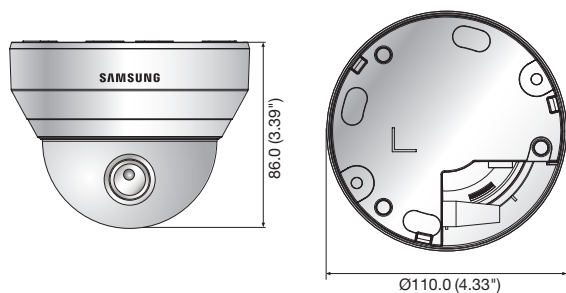

Dimensions

Unit : mm (inch)