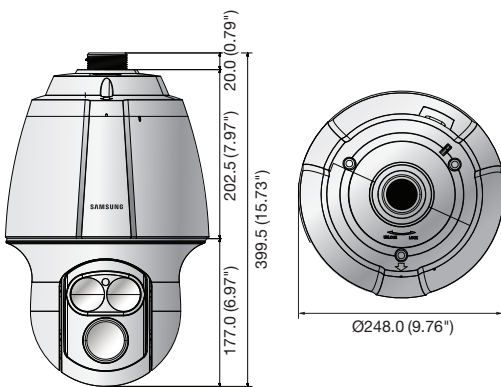

## Key Features

- Max. 2M (1920 x 1080) resolution
- 16 : 9 Full HD (1080p) resolution support
- 4.45 ~ 89mm (20x) optical zoom, 8x digital zoom
- H.264, MJPEG dual codec, Multiple streaming
- WDR, UPnP and face detection support
- SD/SDHC memory slot, Bi-directional audio support
- IP66, IK10, IR LED (2ea)

## Dimensions

Unit : mm (inch)